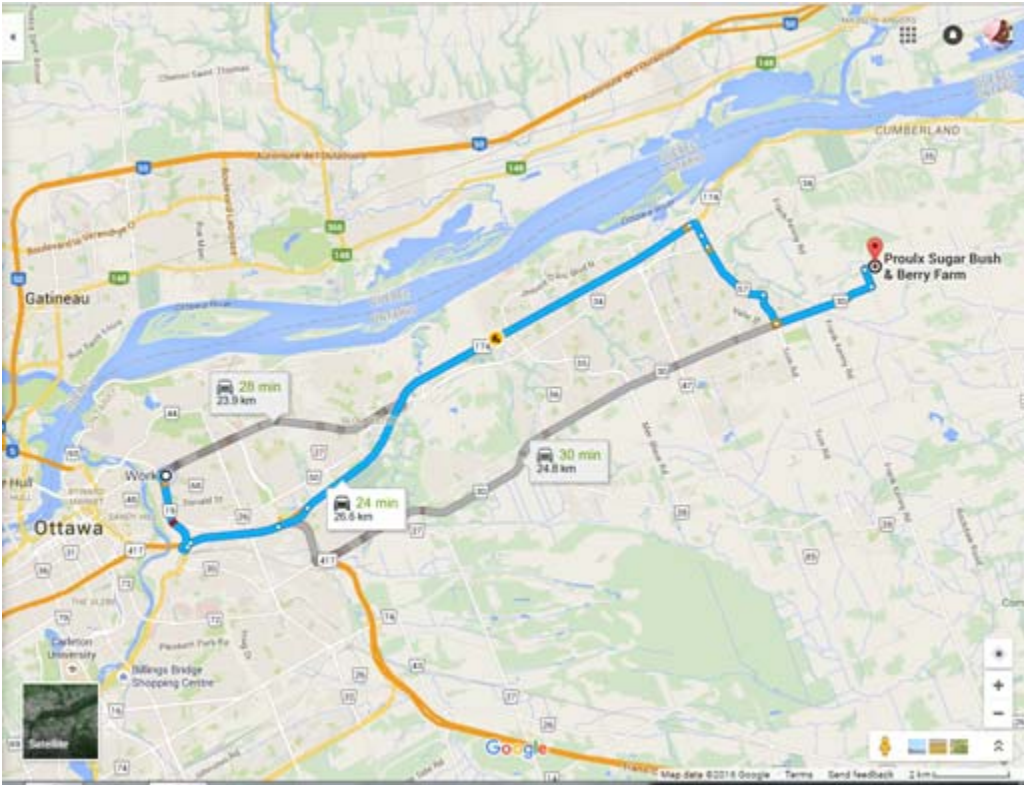

## Strawberry Picking

**When:** Saturday July 8<sup>th</sup> 2017

**Where:** Proulx Maple & Berry Farm 1865 O'Toole Rd.,  
Cumberland (Ottawa), On., K4C 1N2

**How:** Bus leaves T.I. 297 Savard at **10:00am** and will be  
back at T.I 297 Savard by **5:00pm**

## Driving Directions:

From Tungasuvvingat Inuit at 297 Savard, Ottawa Ontario to Proulx Maple & Berry Farm 1865 O'Toole Rd., Cumberland

Head northwest on Savard Ave toward Montreal Rd/Ottawa 34

Turn left on Montreal Road, then head south on the Vanier Pkwy

Get on Trans-Canada Hwy/ON-417 E from Vanier Pkwy

Take Ottawa Regional Rd 174 to Trim Rd/Ottawa Regional Rd 57 in Cumberland

Follow Trim Rd/Ottawa Regional Rd 57 and Innes Rd/Ottawa Regional Rd 30 to your destination Proulx Berry Farm